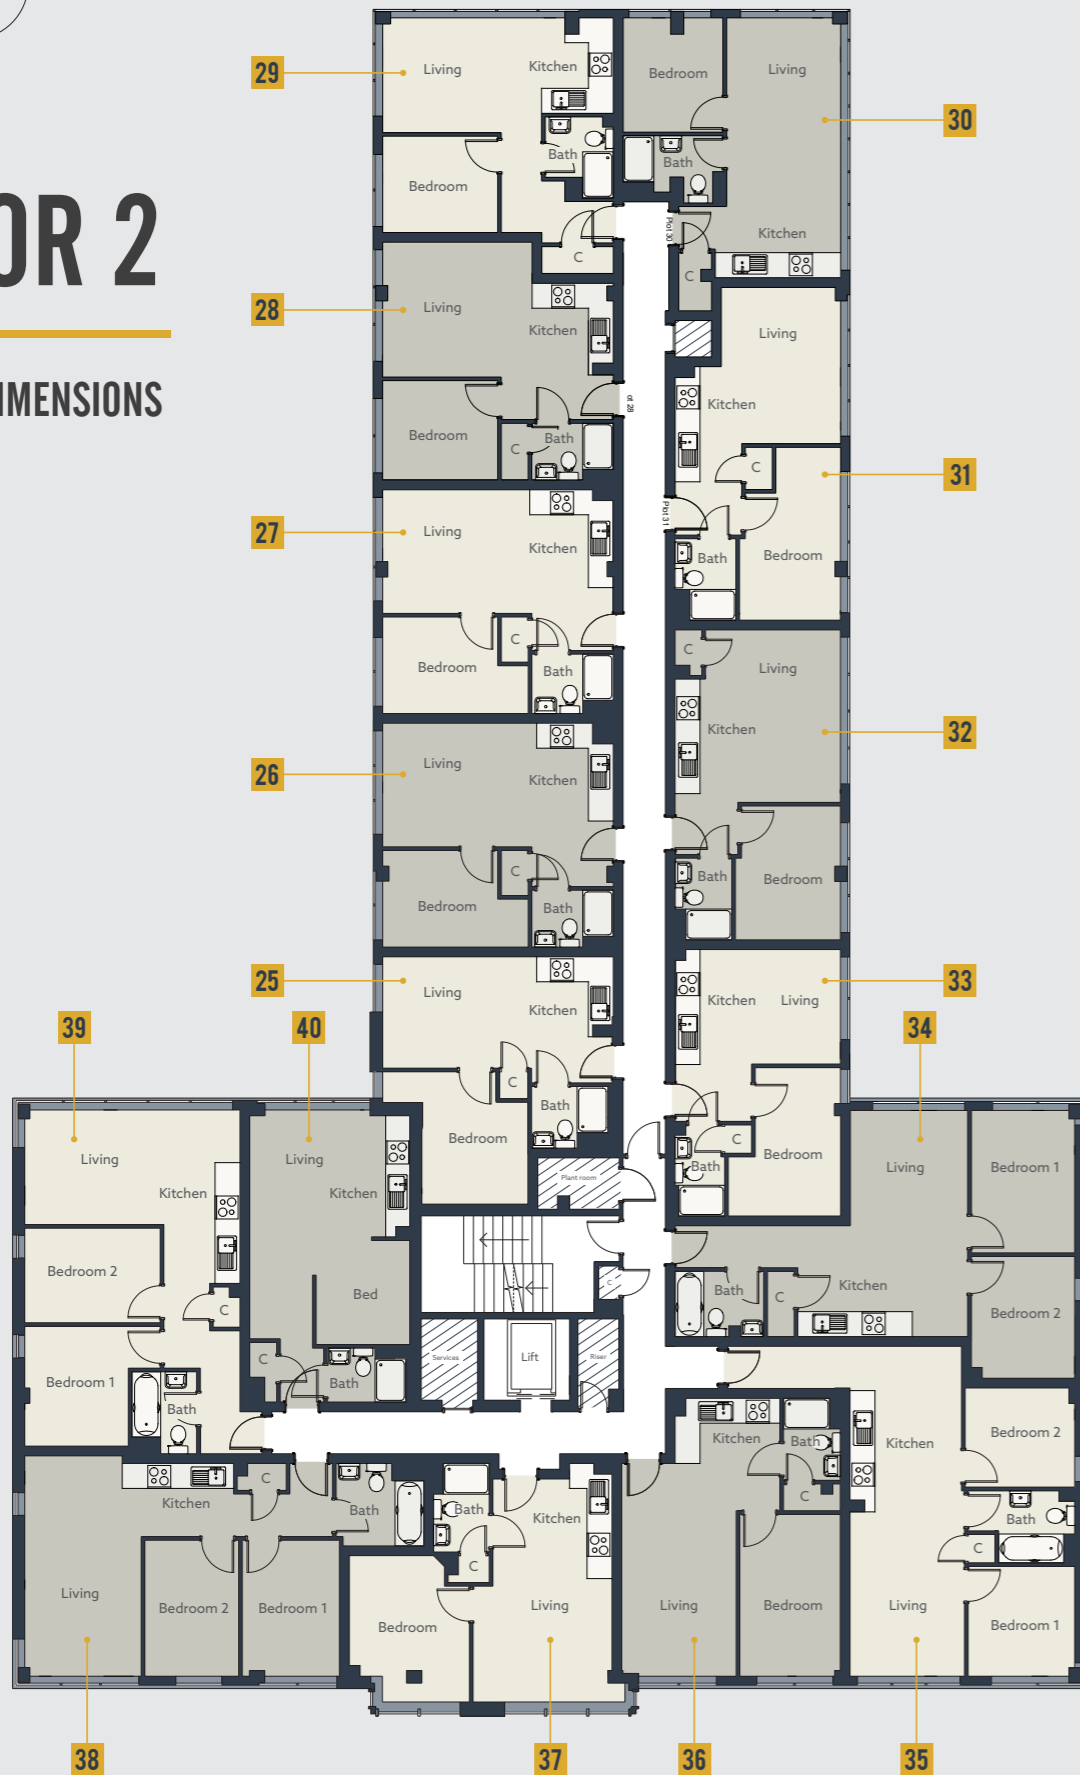

FLOOR 2

PLANS & DIMENSIONS

SECOND FLOOR ACCOMMODATION AT WARWICK HOUSE COMPRISES A SELECTION OF 16 STUDIO, ONE BEDROOM AND TWO BEDROOM APARTMENTS.

APT NO.

25	ONE BED	Total area 32.7m² (352ft²)
	Living area	2905 x 6022 9'6" x 19'9"
	Bedroom	3445 x 3794 11'3" x 12'5"
26	ONE BED	Total area 35m² (377ft²)
	Living area	3222 x 6022 10'6" x 19'9"
	Bedroom	2517 x 3005 8'3" x 9'10"
27	ONE BED	Total area 35m² (377ft²)
	Living area	3222 x 6022 10'6" x 19'9"
	Bedroom	2517 x 3005 8'3" x 9'10"
28	ONE BED	Total area 35m² (377ft²)
	Living area	3510 x 3902 11'6" x 12'9"
	Bedroom	2592 x 3005 8'6" x 9'10"
29	ONE BED	Total area 35.4m² (381ft²)
	Living area	2992 x 4142 9'9" x 13'7"
	Bedroom	2510 x 2997 8'2" x 9'9"
30	ONE BED	Total area 35.5m² (382ft²)
	Living area	6772 x 2972 22'2" x 9'9"
	Bedroom	2980 x 2602 9'9" x 8'6"
31	ONE BED	Total area 35m² (377ft²)
	Living area	4075 x 3137 13'4" x 10'3"
	Bedroom	4507 x 2661 14'9" x 8'8"
32	ONE BED	Total area 35m² (377ft²)
	Living area	4497 x 4342 14'9" x 14'2"
	Bedroom	3487 x 2767 11'5" x 9'0"